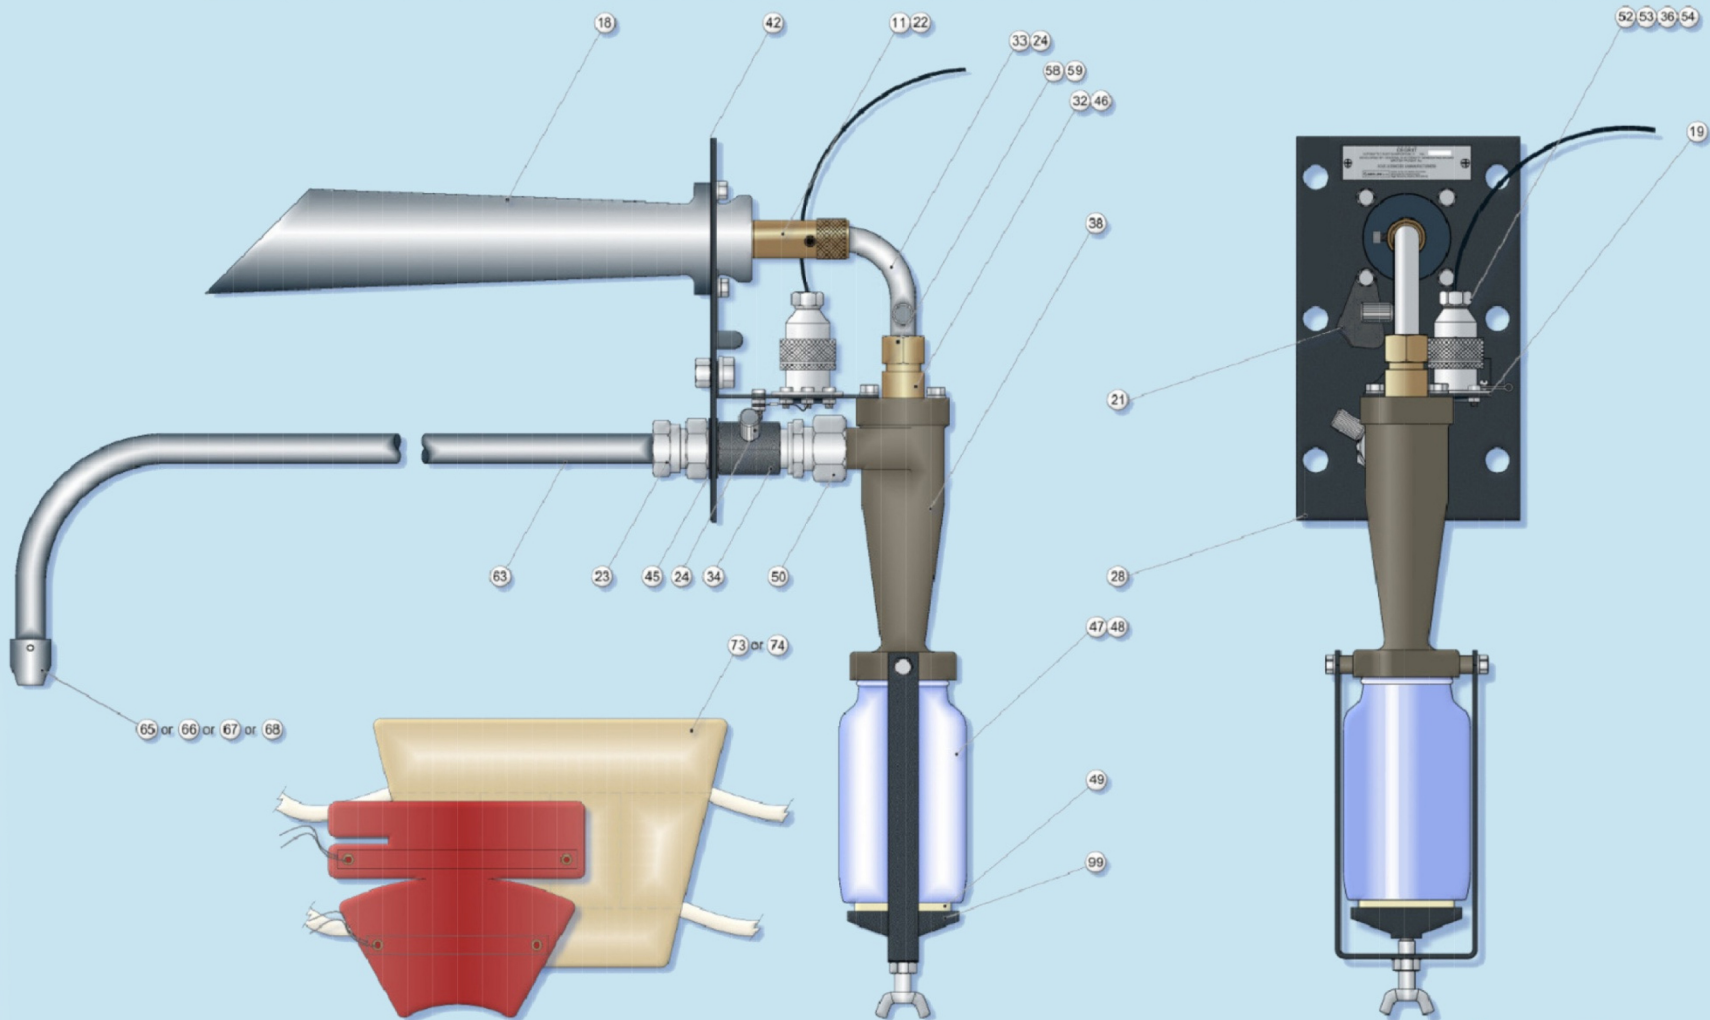

CEGRIT - Automatic Isokinetic Particulate Sampler

Mission Instruments
 a subsidiary of Sotter Engineering Corporation
 26705 Loma Verde
 Mission Viejo, California 92691-6055